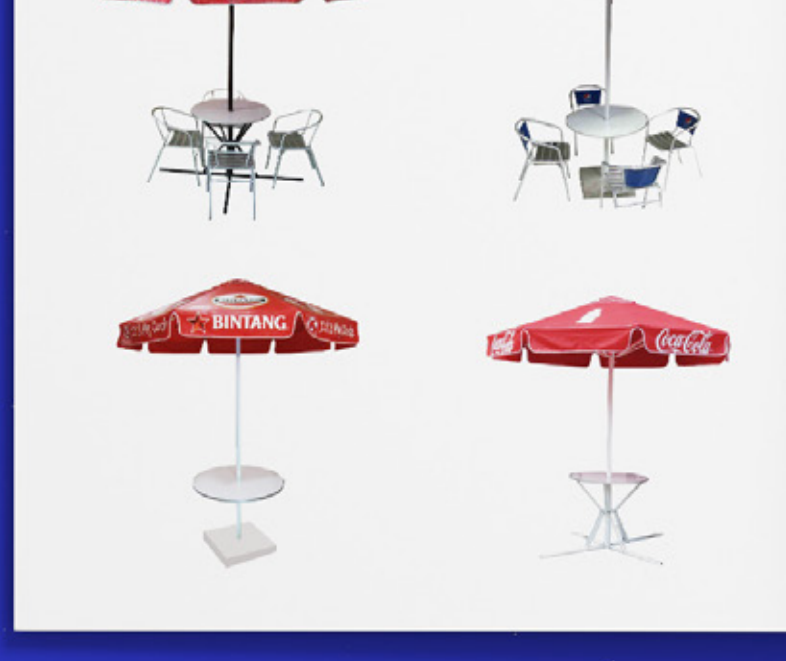

ROUND PARASOL

Size
44" x 8 ribs, height : 2.25m
36" x 8 ribs, height : 2.05m
30" x 6 ribs, height : 1.85m

Material
Painted iron (centra pole), steel wire & galvanized clips (ribs)

ORIGINAL TENT

Standard size : 3 x 3 m, height 3.20m
Material : white powder coated steel

SQUARE PARASOL

Parasol size : 2x2m x 4 ribs
Material : Black steel with white powder coating
Table size : 80 x 80 cm
Table material : Plywood with lacon sheet
Parasol base size : 50 x 50 x 1 cm
Parasol base material : White powder coated steel plate and pipe

GARDEN PARASOL

Parasol size : 2.50m / φ 3m x 8 ribs
Material : White powder coated steel

HEXAGON TENT

Size : 2.50 x 1.50m, height : x
Table width : 40 cm
Material : White powder coated hole steel

HARMONICA TENT

PARASOL STAND BASE

Standard size : 3 x 3 m, height 3.20m
Material : White powder coated steel

TABLE & CHAIR

Standard size : 3 x 3 m, height 3.20m
Material : White powder coated steel