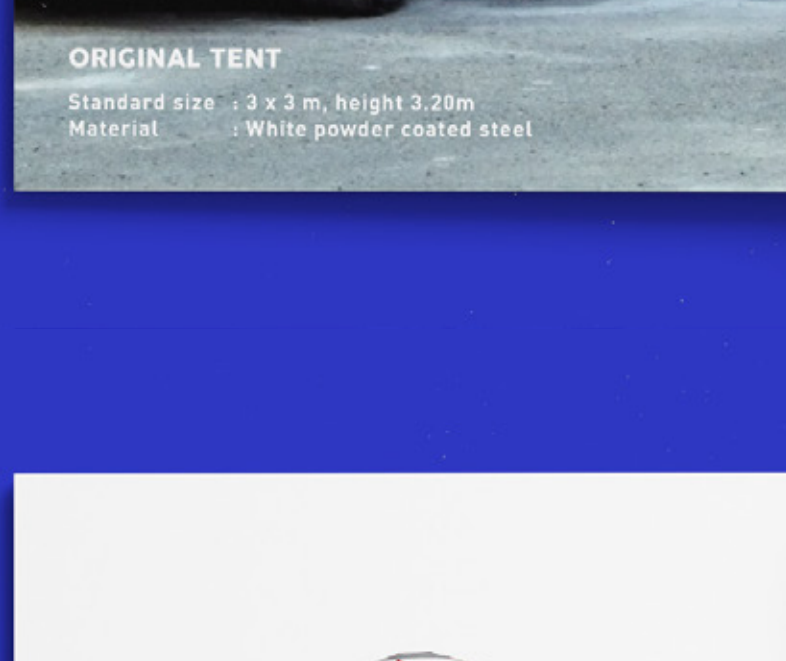

ROUND PARASOL

Size
44" x 8 ribs, height : 2.25m
36" x 8 ribs, height : 2.05m
30" x 6 ribs, height : 1.85m

Material
Painted iron (centra pole), steel wire & galvanized clips (ribs)

ORIGINAL TENT

Standard size : 3 x 3 m, height 3.20m
Material : white powder coated steel

SQUARE PARASOL

Parasol size : 2x2m x 4 ribs
Material : Black steel with white powder coating
Table size : 80 x 80 cm
Table material : Plywood with lacon sheet
Parasol base size : 50 x 50 x 1 cm
Parasol base material : White powder coated steel plate and pipe

GARDEN PARASOL

Parasol size : 2.50m / φ 3m x 8 ribs
Material : White powder coated steel

HEXAGON TENT

Size : 2.50 x 1.50m, height : x
Table width : 40 cm
Material : White powder coated hole steel

HARMONICA TENT

Size : 1.50 x 1.50m, height : x
2 x 2m, height : x
2.50 x 2.50m, height : x
2 x 2m, height : x
Material : White powder coated hole steel

PYRAMID TENT

Standard size : 3 x 3m, height 4.20m
Material : White powder coated steel