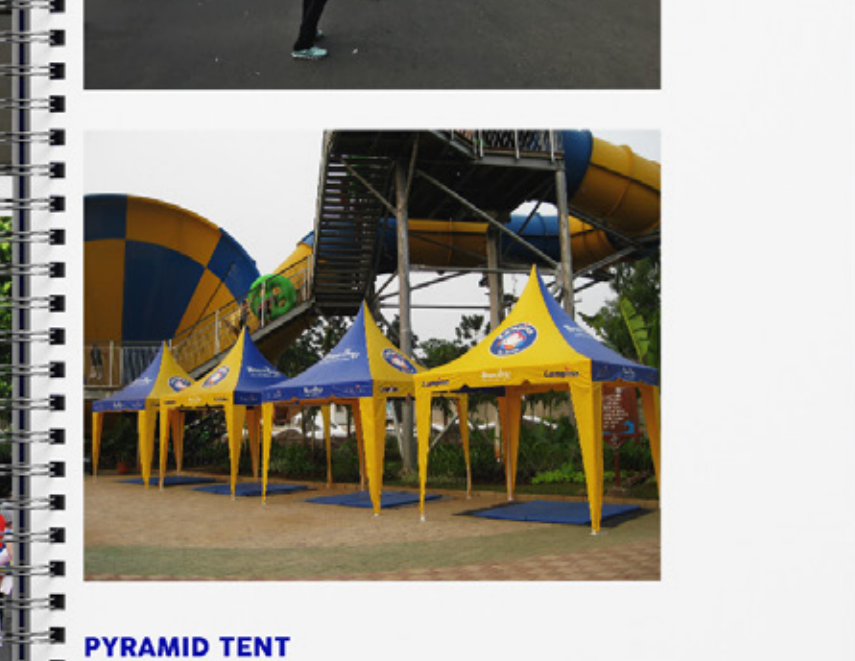

Size : 1.50 x 1.50m, height : x
2 x 2m, height : x
2.50 x 2.50m, height : x
2 x 2m, height : x
Material : White powder coated hole steel

PYRAMID TENT

Standard size : 3 x 3m, height 4.20m
Material : White powder coated steel

PARASOL STAND BASE

Standard size : 3 x 3 m, height 3.20m
Material : White powder coated steel

TABLE & CHAIR

Standard size : 3 x 3 m, height 3.20m
Material : White powder coated steel