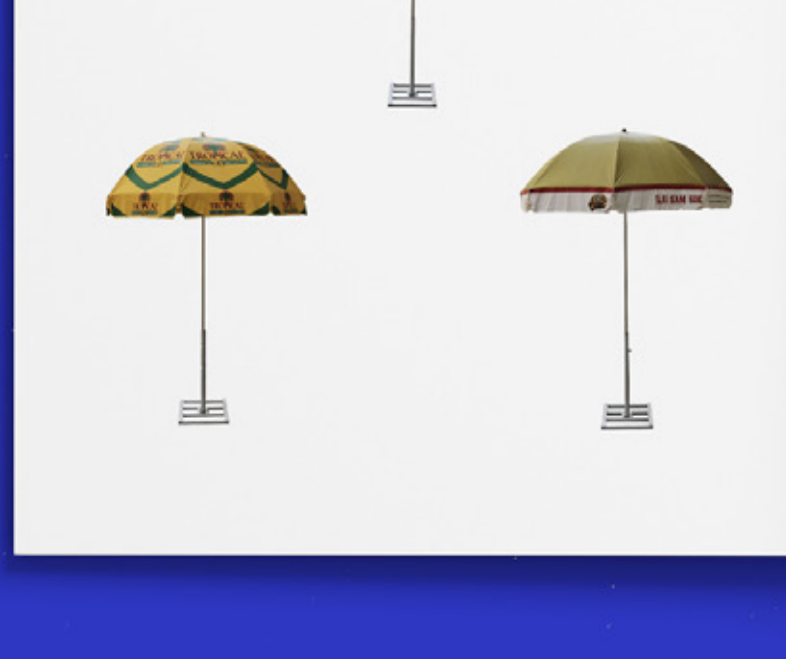

ROUND PARASOL

Size
44" x 8 ribs, height : 2.25m
36" x 8 ribs, height : 2.05m
30" x 6 ribs, height : 1.85m

Material
Painted iron (centra pole), steel wire & galvanized clips (ribs)

ORIGINAL TENT

Standard size : 3 x 3 m, height 3.20m
Material : white powder coated steel

SQUARE PARASOL

Parasol size : 2x2m x 4 ribs
Material : Black steel with white powder coating
Table size : 80 x 80 cm
Table material : Plywood with lacon sheet
Parasol base size : 50 x 50 x 1 cm
Parasol base material : White powder coated steel plate and pipe

GARDEN PARASOL

Parasol size : 2.50m / φ 3m x 8 ribs
Material : White powder coated steel

HEXAGON TENT

Size : 2.50 x 1.50m, height : x
Table width : 40 cm
Material : White powder coated hole steel

HARMONICA TENT

Size : 1.50 x 1.50m, height : x
2 x 2m, height : x
2.50 x 2.50m, height : x
2 x 2m, height : x
Material : White powder coated hole steel

PYRAMID TENT

Standard size : 3 x 3m, height 4.20m
Material : White powder coated steel