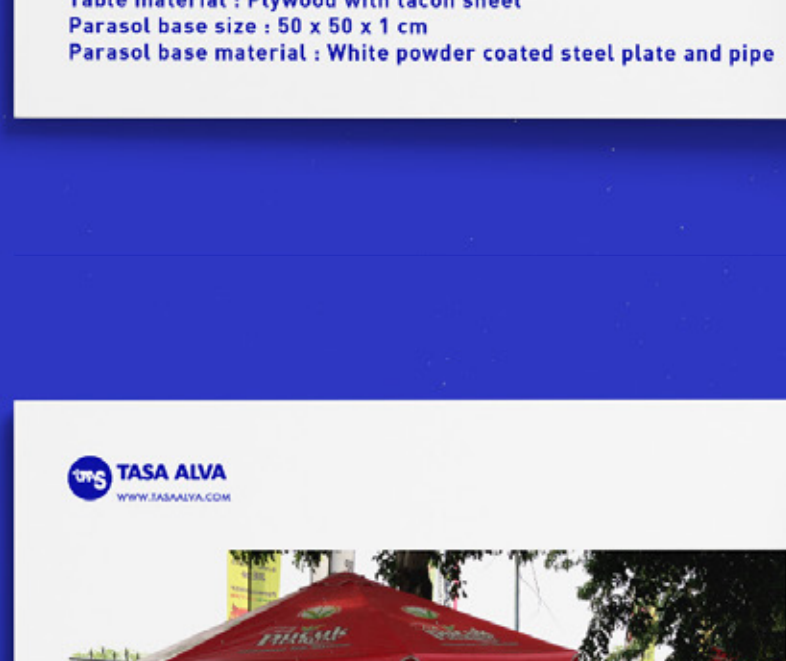

ROUND PARASOL

Size
44" x 8 ribs, height : 2.25m
36" x 8 ribs, height : 2.05m
30" x 6 ribs, height : 1.85m

Material
Painted iron (centra pole), steel wire & galvanized clips (ribs)

ORIGINAL TENT

Standard size : 3 x 3 m, height 3.20m
Material : white powder coated steel

SQUARE PARASOL

Parasol size : 2x2m x 4 ribs
Material : Black steel with white powder coating
Table size : 80 x 80 cm
Table material : Plywood with lacon sheet
Parasol base size : 50 x 50 x 1 cm
Parasol base material : White powder coated steel plate and pipe

GARDEN PARASOL

Parasol size : 2.50m / φ 3m x 8 ribs
Material : White powder coated steel

HEXAGON TENT

Size : 2.50 x 1.50m, height : x
Table width : 40 cm
Material : White powder coated hole steel

HARMONICA TENT

Size : 1.50 x 1.50m, height : x
2 x 2m, height : x
2.50 x 2.50m, height : x
2 x 2m, height : x
Material : White powder coated hole steel

PYRAMID TENT

Standard size : 3 x 3m, height 4.20m
Material : White powder coated steel